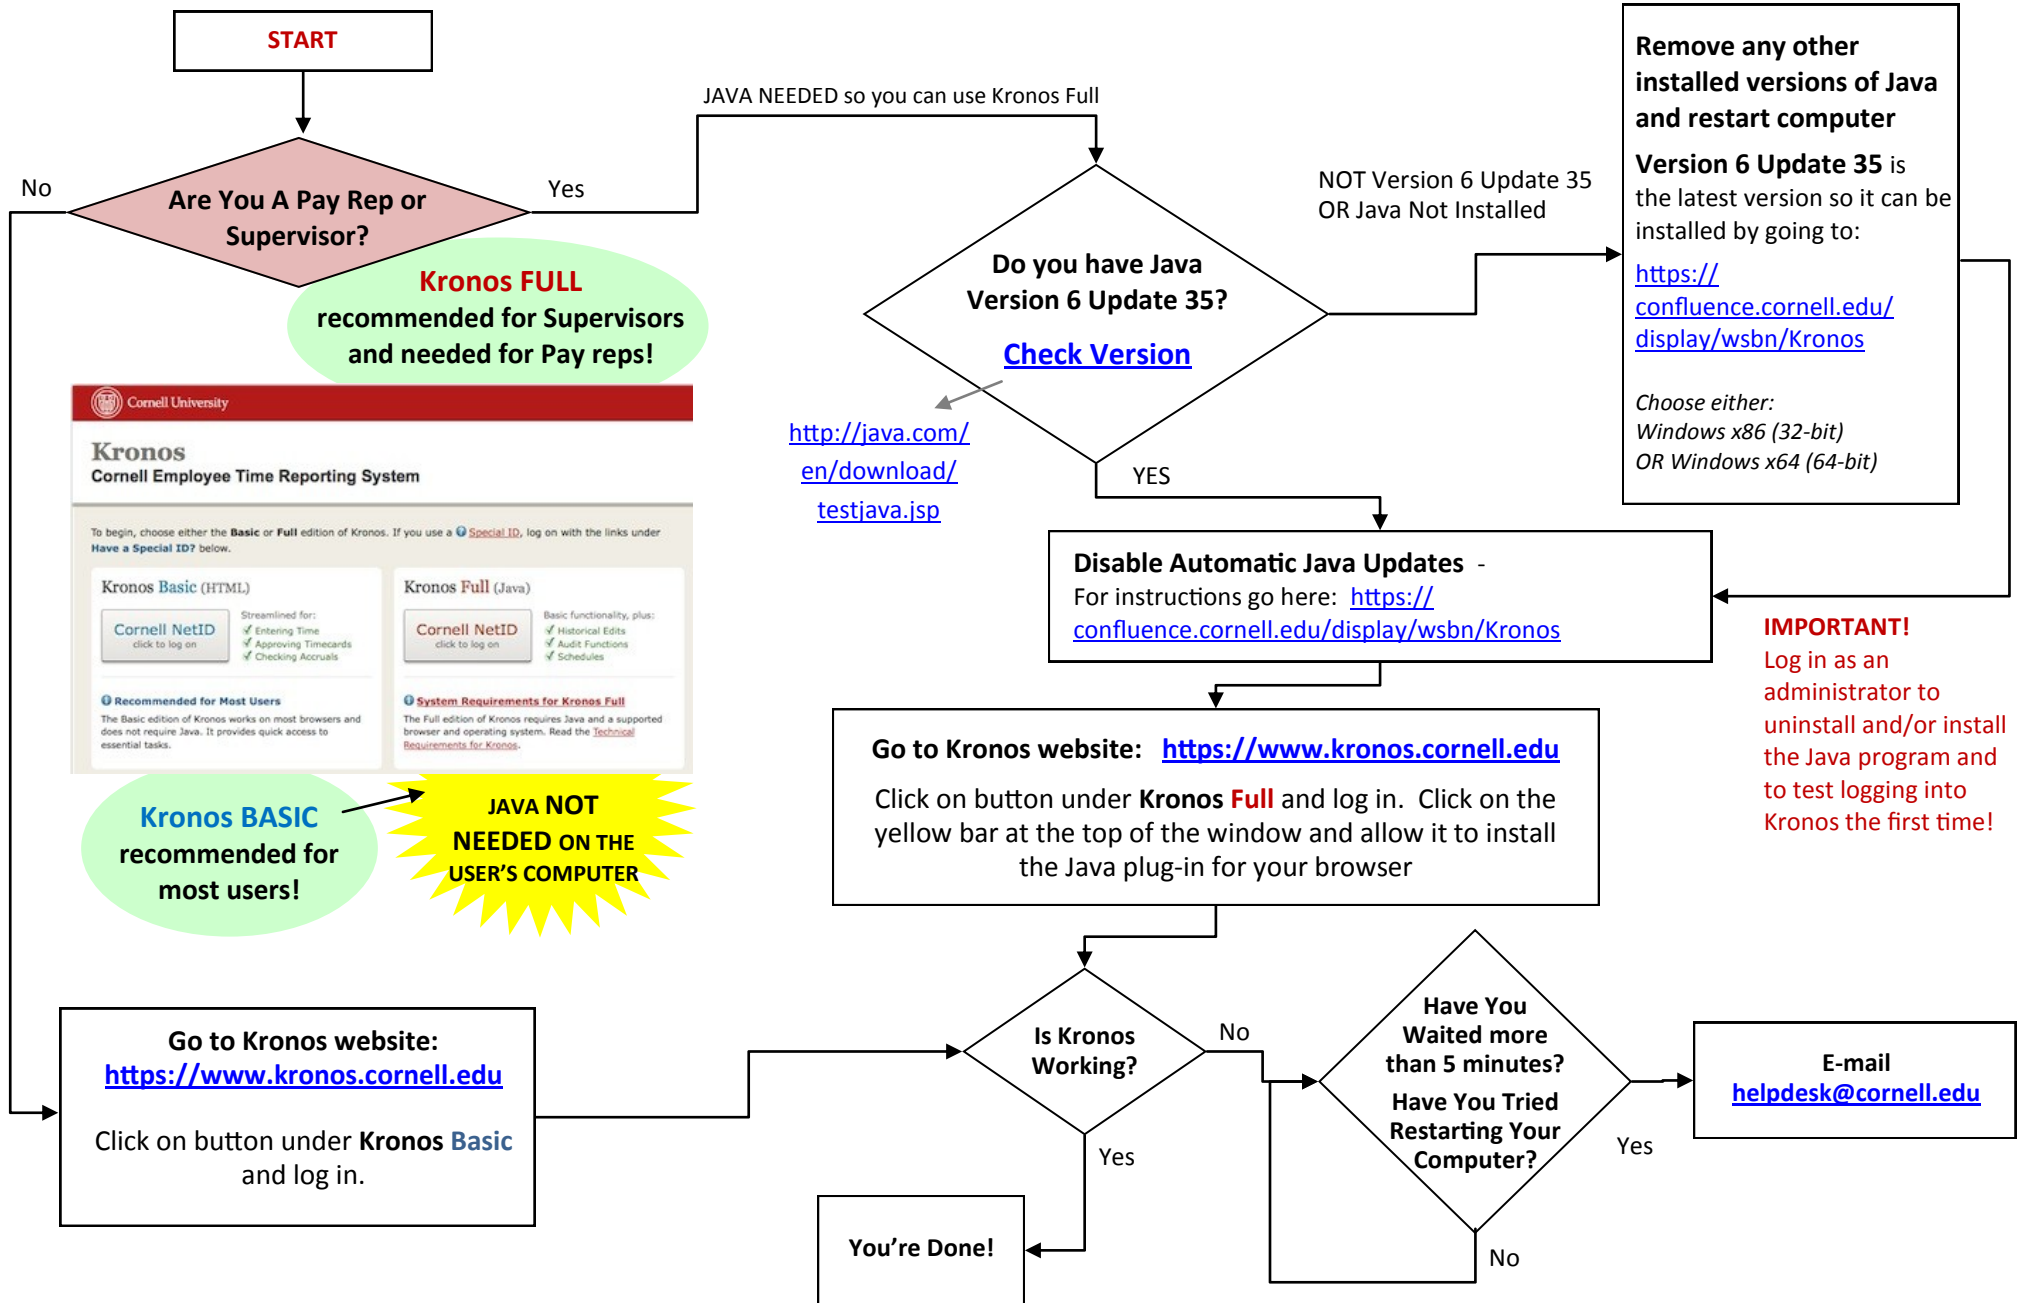

KRONOS User—Do You Really Need Java?

Logged in? Learn How To Use Kronos: <http://www.dfa.cornell.edu/payrollservices/services/kronos/howtoguides/index.cfm>

Haven't Switched From Colts Yet? Test Kronos FULL: <https://confluence.cornell.edu/pages/viewpage.action?pageId=176916987>